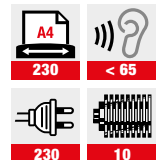

- intimus 1000 and 2000: Easy and comfortable operation with slide switch – On / Off control via light barrier
- intimus 3000: Easy and comfortable operation with push button for Forward and Reverse – further Auto-Reverse function in case of paper jam. Push button for power safety and electronic „bin full“ indicator